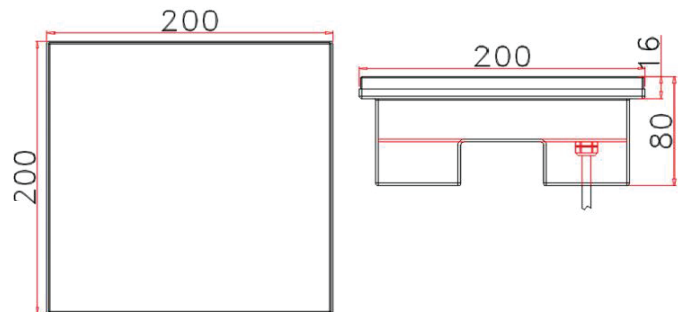

SPECIFICATIONS

Product Code	OD-ING-2024
Power	4W
Driver	Waterproof
Color Temperature	12mm Frost Glass
Lamp Model	Sanan
System life time	50000H
RA	>80
Beam Angle	120°
Power Factor	0.9
IP Rating	IP67 class 1
Dimensions	200mm*200mm*80mm
Warranty	2 years